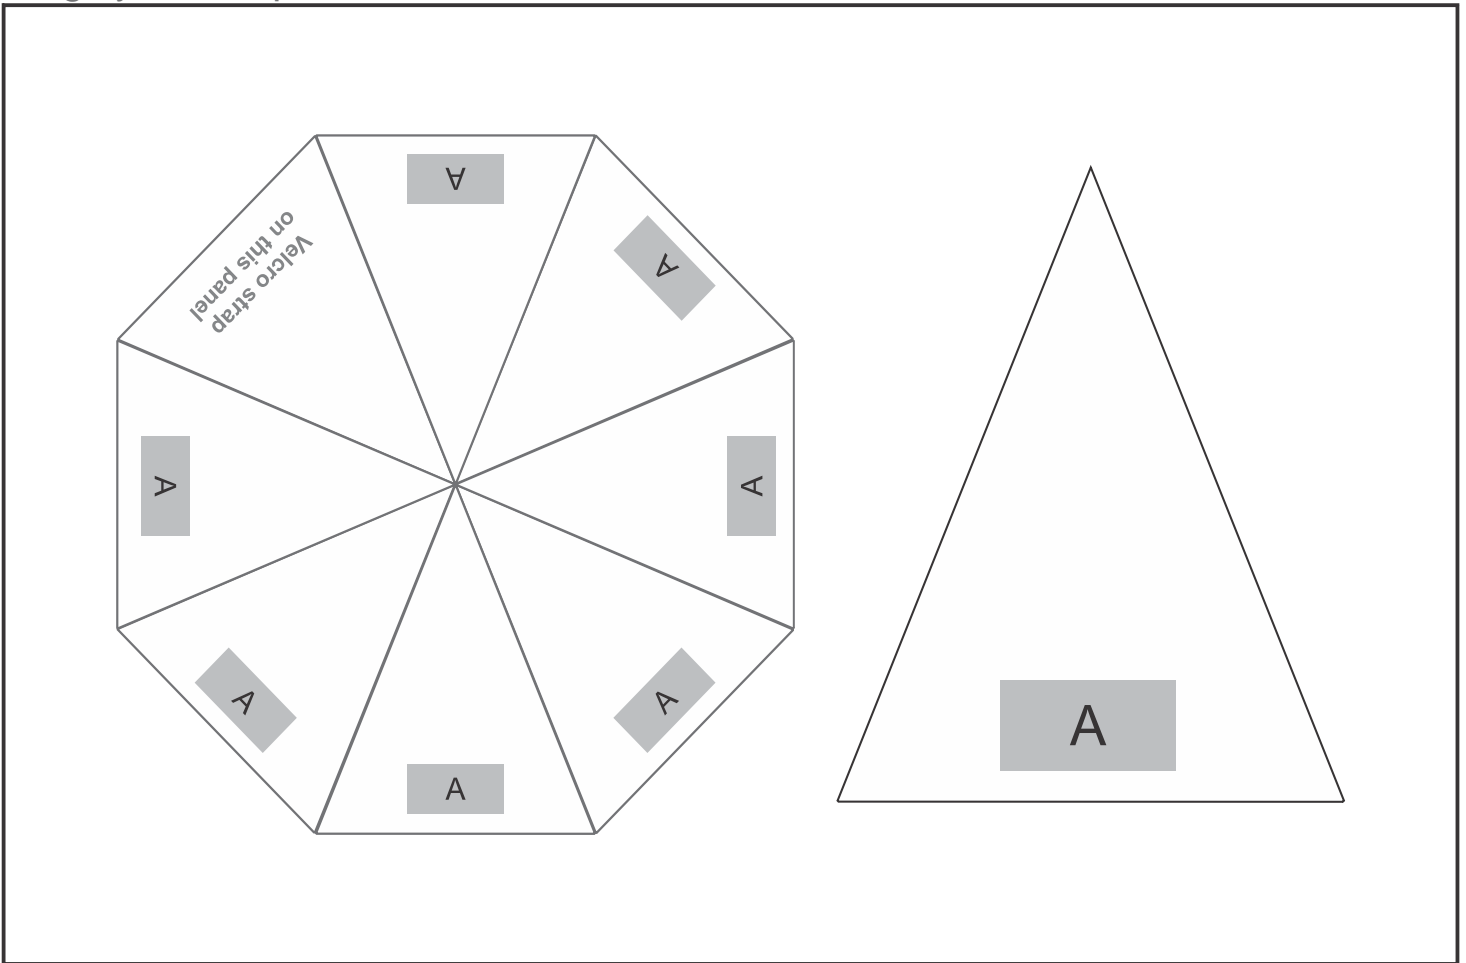

UMB-7705

Wrigley Auto-Open Umbrella

Need to know:

- Includes 1-Colour, 1-Position Digital Transfer (setup fee applies)
- Branding can be done on 7 panels

Branding Options:

Position	Branding Method (Branding Code)	No. of Colours	Dimension
A	Digital Direct Transfer on Umbrellas (DDT-1-UMB)	Full Colour	180mm wide x 90mm high